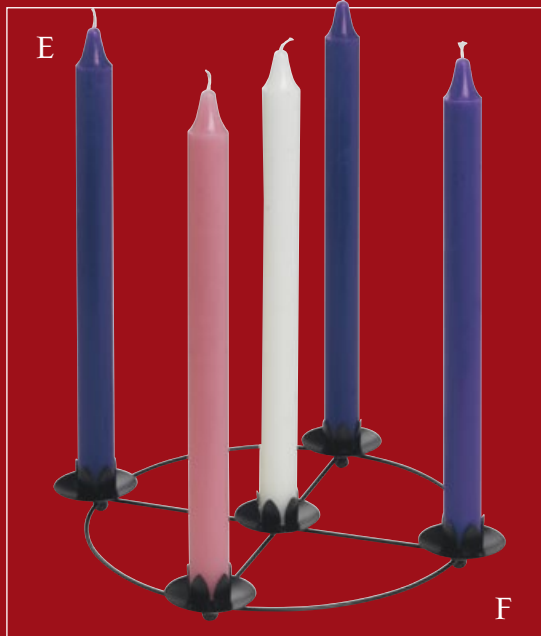

ADVENT CANDLES & FRAMES

A AF 01A – 8" DIAMETER WITH RAISED CENTRE
(use with 1" dia or fluted candles)

B AC 01P – ADVENT CANDLE SET 12" X 1"
Solid colour, 4 purple, 1 pink, 1 white with fluted base. Pack of 6

C EA 6PW – ADVENT CANDLE SET 12" X 1"
Overdipped, 4 purple, 1 pink, 1 white. Pack of 6

D AF 01B – 10" DIAMETER ADVENT RING BLACK for 12" x 1" and fluted candles

E AC 02P – ADVENT CANDLES 15" X 1 1/8"
Solid colour, 4 Purple, 1 Pink, 1 White, pack of 6

F AF 02B – ADVENT RING BLACK 12" diameter for 1 1/8" candles

G AC 03P – ADVENT CANDLE SET 8" X 2", 3
Overdipped, purple, 1 Pink, 1 White, pack of 5

H AF 03B – ADVENT RING BLACK Gothic Style, 14" Diameter for 2", candles

I AC 12P – ADVENT CANDLE SET 12" X 2",
Overdipped, 3 Purple, 1 Pink, 1 White. Pack of 5

J AF 04B – ADVENT RING BLACK Raised for flower arrangement, spiked for 2" pillar candles, 14" diameter

K AC 02R – ADVENT CANDLE SET Overdipped, 8" x 2", 4 Red, 1 White, pack of 5

AC 02R – ADVENT CANDLE SET 15" X 1 1/8"
S/C 4 Purple, 1 Pink & 1 White, pack of 5. (Not shown)

L AF 05B – ADVENT RING black 14" diameter for 2" candles