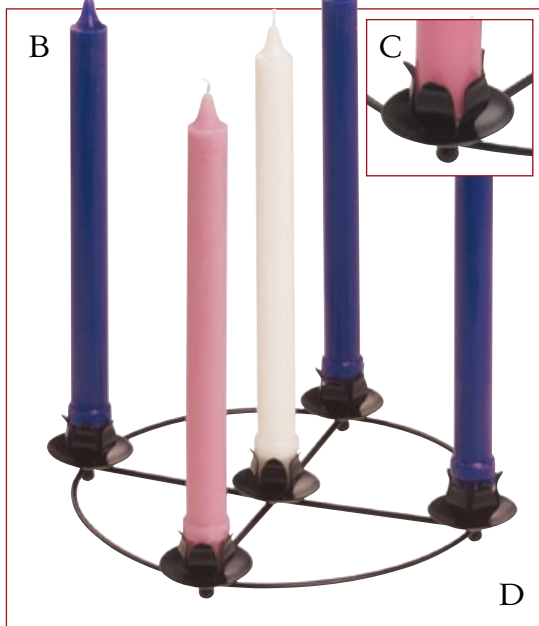

ADVENT CANDLES & FRAMES

A AF 01A – 8" DIAMETER WITH RAISED CENTRE
(use with 1" dia or fluted candles)

B AC 01P – ADVENT CANDLE SET 12" X 1"
Solid colour, 4 purple, 1 pink, 1 white with fluted base. Pack of 6

C EA 6PW – ADVENT CANDLE SET 12" X 1"
Overdipped, 4 purple, 1 pink, 1 white. Pack of 6

D AF 01B – 10" DIAMETER ADVENT RING BLACK for 12" x 1" and fluted candles

E AC 02P – ADVENT CANDLES 15" X 1 1/8"
Solid colour, 4 Purple, 1 Pink, 1 White, pack of 6

F AF 02B – ADVENT RING BLACK 12" diameter for 1 1/8" candles

G AC 03P – ADVENT CANDLE SET 8" X 2", 3
Overdipped, purple, 1 Pink, 1 White, pack of 5

H AF 03B – ADVENT RING BLACK Gothic Style, 14" Diameter for 2", candles

I AC 12P – ADVENT CANDLE SET 12" X 2",
Overdipped, 3 Purple, 1 Pink, 1 White. Pack of 5

J AF 04B – ADVENT RING BLACK Raised for flower arrangement, spiked for 2" pillar candles, 14" diameter

K AC 02R – ADVENT CANDLE SET Overdipped, 8" x 2", 4 Red, 1 White, pack of 5

AC 02R – ADVENT CANDLE SET 15" X 1 1/8"
S/C 4 Purple, 1 Pink & 1 White, pack of 5. (Not shown)

L AF 05B – ADVENT RING black 14" diameter for 2" candles